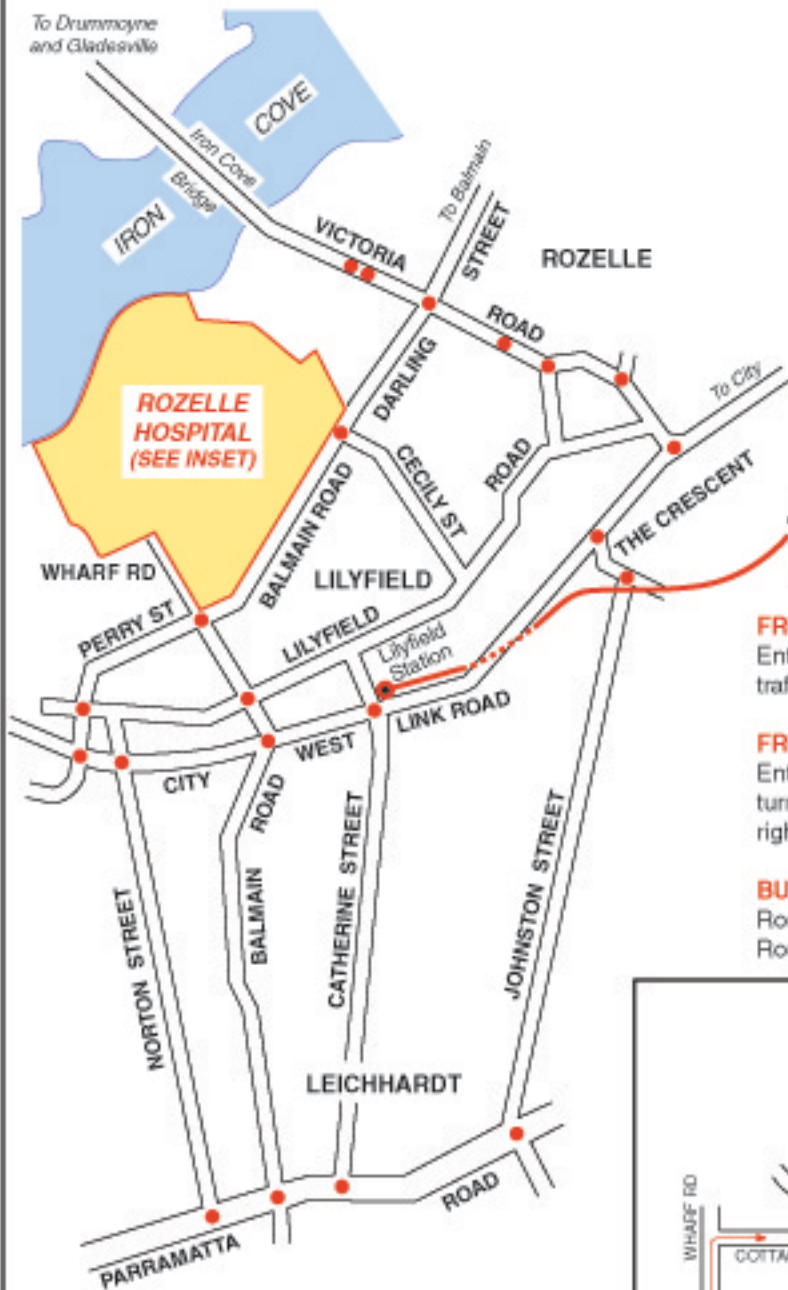

To Drummoyne
and Gleadesville

**ROZELLE
HOSPITAL
(SEE INSET)**

J. R. N.

NSW GUILD OF CRAFT BOOKBINDERS INC

LOCATION OF THE RALPH LEWIS BINDERY

AT THE

NSW WRITERS' CENTRE ROZELLE HOSPITAL

DIRECTIONS TO THE WRITERS' CENTRE

FROM CECILY STREET

Enter the main entrance of Rozelle Hospital at the Cecily Street traffic lights, turn left, left again, then right. (Follow signs).

FROM WHARF ROAD (On Leichhardt Oval Football Says)

Enter Wharf Road at the Balmain Road-Perry St traffic lights, turn into Cottage Road, turn left, then right into Central Ave, right (again) into South Crescent, then left. (Follow signs).

BUS ROUTES

Route 440 from Central Station (at Railway Square)

Route 445 from Canterbury Rly Stn, Petersham or Balmain Wharf.